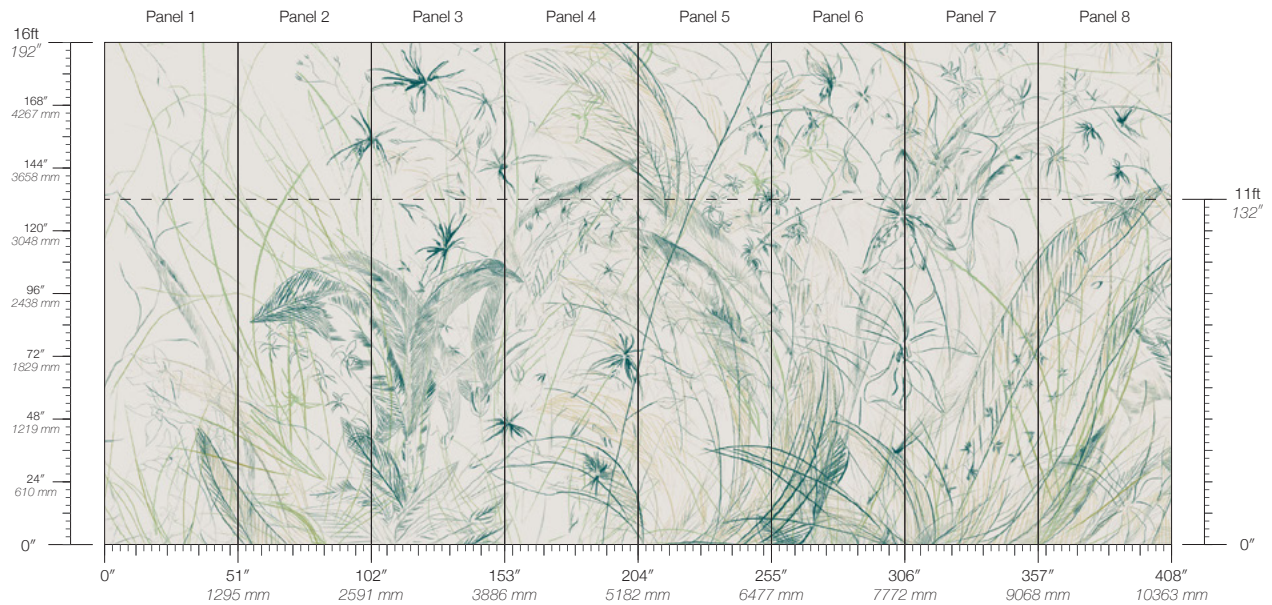

Calico

WILDS

Tear Sheet

Wilds is inspired by the architecture of flowers.

AMALFI

CRESCENT

LARGO

RHODES

SONORA

TIVOLI

Wilds Largo

Suitable for residential and commercial projects

COLOR
Largo

ITEM
4813

CONTENT
Type II PVC-Free

PANEL WIDTH
51" / 1295 mm trimmed

PANEL HEIGHT
132" / 3353 mm standard
192" / 4877 mm extended

REPEAT
Non-repeating

STOCK
Made to order

LEAD TIME
4 weeks to print

MINIMUM
1 panel

PRICE
Available upon request

ORIGIN
USA

DETAILS
Custom options available

MAINTENANCE
Water-based cleanser

ENVIRONMENTAL
Recycled Content
Phthalate Free
Low VOC
HPD Available

SPECS
Polyester/Natural Fiber face
Fabric backing
14 oz per linear yard
435.2 g per linear meter
Light canvas surface texture